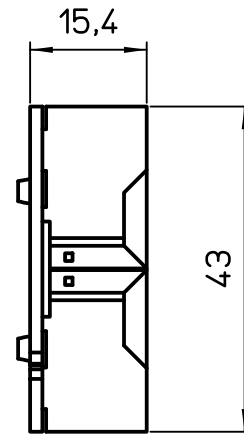

Diritti riservati All rights reserved

Date 06/11/06

CX 4 JF

Scale

Sign. T.Tedeschi

female-female connector RJ45 4P

1:1