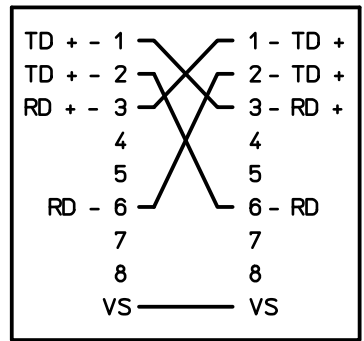

Diritti riservati All rights reserved

Date 06/11/06

CX 4 JF

Scale

Sign. T.Tedeschi

female-female connector RJ45 4P

1:1