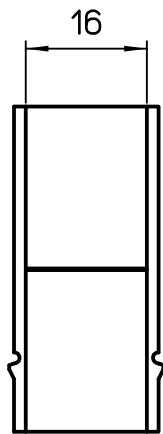

Diritti riservati All rights reserved

Date 06/11/06

CX 4 JF

Scale

Sign. T.Tedeschi

female-female connector RJ45 4P

1:1